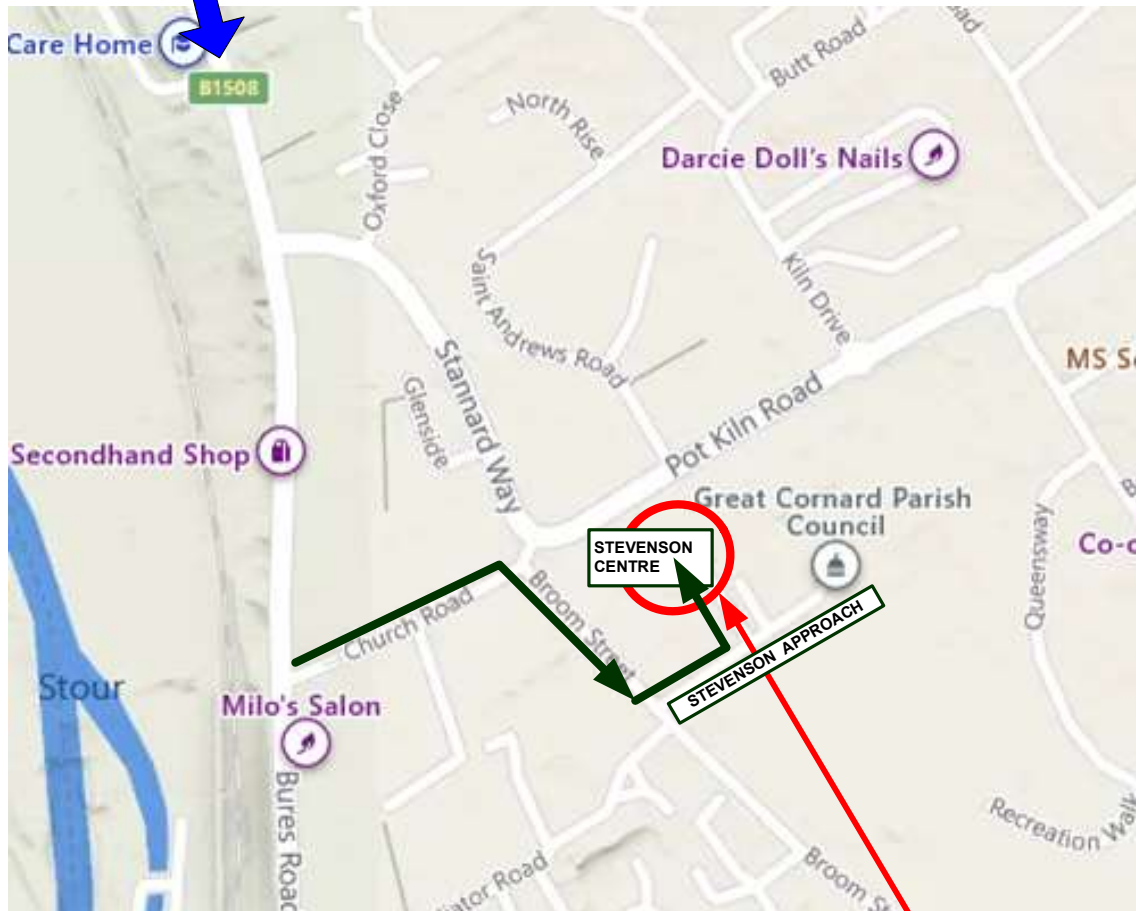

# THE STEVENSON CENTRE – LOCATION & DIRECTIONS

B1508 - BURES ROAD - FROM SUDBURY TOWARDS BURES

B1508 - BURES ROAD – TOWARDS SUDBURY, FROM BURES

THE STEVENSON CENTRE  
IS AT END OF A NARROW DRIVEWAY  
NAMED STEVENSON APPROACH,

**From BURES ROAD, Turn into CHURCH ROAD  
(The Church can be seen on corner, on Left Hand side of  
Church Road)  
DRIVE VERY SLOWLY along CHURCH ROAD  
as it is a very SHORT, NARROW ROAD, then take the  
Second RIGHT HAND Turn into little narrow road named  
BROOM STREET**

**Then take the FIRST LEFT HAND TURN  
into STEVENSON APPROACH  
This is a NARROW SINGLE LANE ACCESS ROAD – IT  
TURNS SHARP LEFT AT THE END into the CAR PARK**